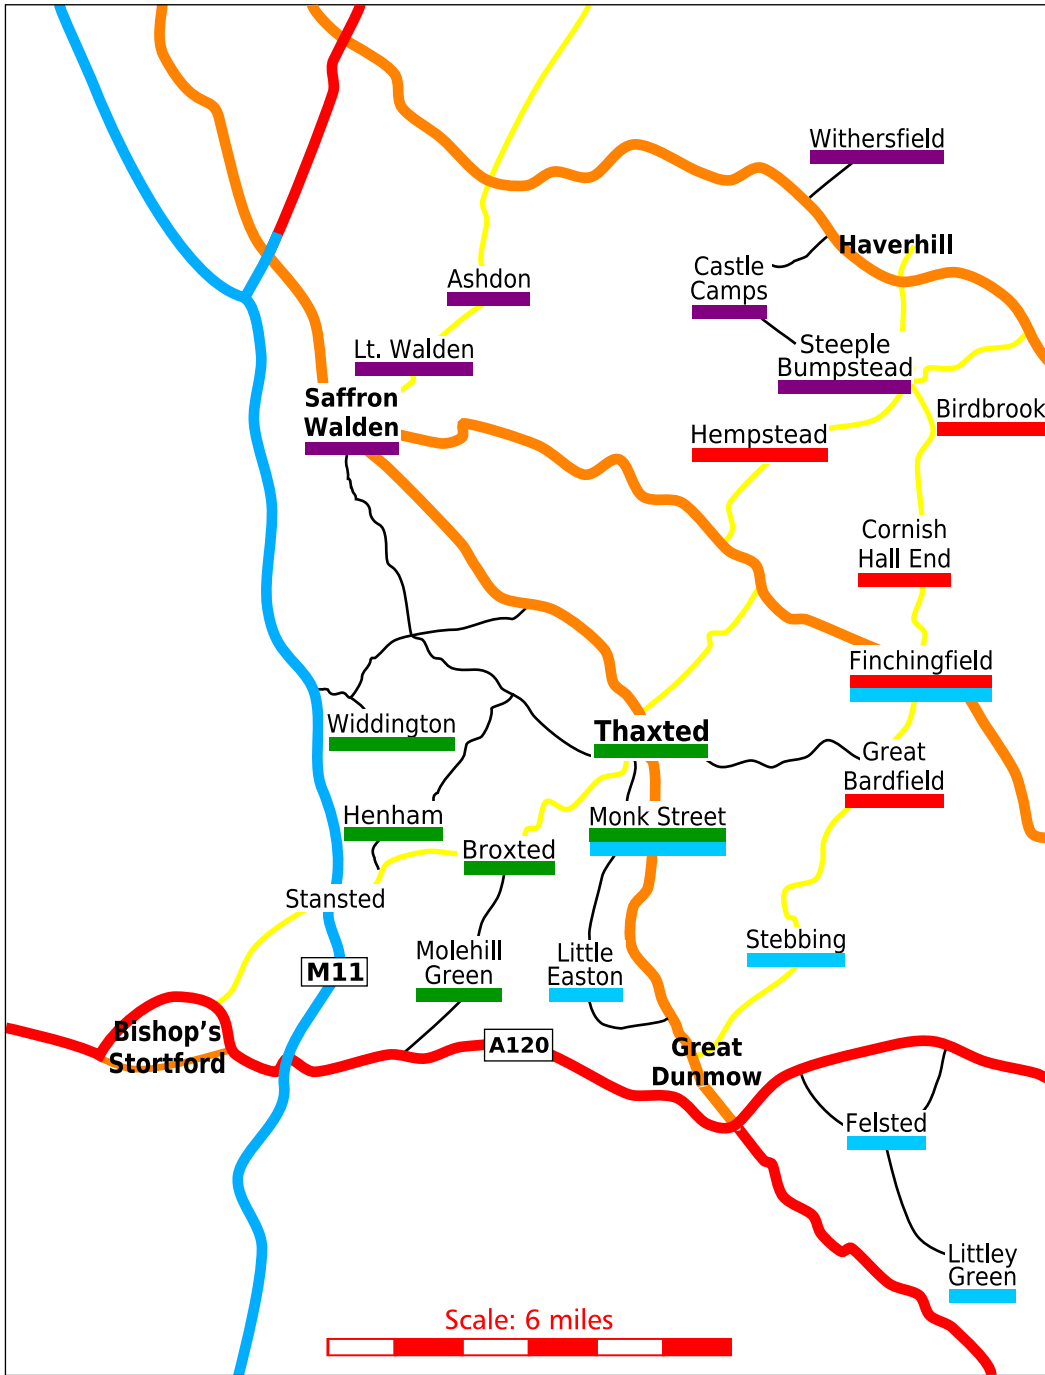

Dancing Tours • Saturday, 4 June

Tour A Tour Leaders: John Jossaume & Mike Wilkinson

- 10.00 Bluebell, Hempstead
- 11.15 Plough, Birdbrook
- 12.30 Horse & Groom, Cornish Hall End
- 14.30 Fox, Finchingfield
- 15.45 Vine, Great Bardfield

Tour D Tour Leaders: Simon Payne & Alan Griffiths

- 10.00 Crown, Little Walden
- 11.00 King's Arms, Saffron Walden
- 12.00 Rose & Crown, Ashdon
- 13.00 Bradman's, Withersfield
- 14.45 Cock, Castle Camps
- 15.40 Fox & Hounds, Steeple Bumpstead

Tour E Tour Leaders: Simon Ritchie & Joe Hobbs

- 10.00 Fleur de Lys, Widdington
- 11.00 Cock, Henham
- 12.00 3 Horseshoes, Molehill Green
- 13.00 Prince of Wales, Broxted
- 15.00 Guild Hall, Thaxted
- 15.45 Farmhouse Inn, Monk Street

Tour H Tour Leaders: Ian Anderson & Jonny Cope

- 10.00 Farmhouse Inn, Monk Street
- 11.00 Fox, Finchingfield
- 12.00 White Hart, Stebbing
- 13.00 Compasses, Little Green
- 14.50 Chequers, Felsted
- 15.40 Stag, Little Easton