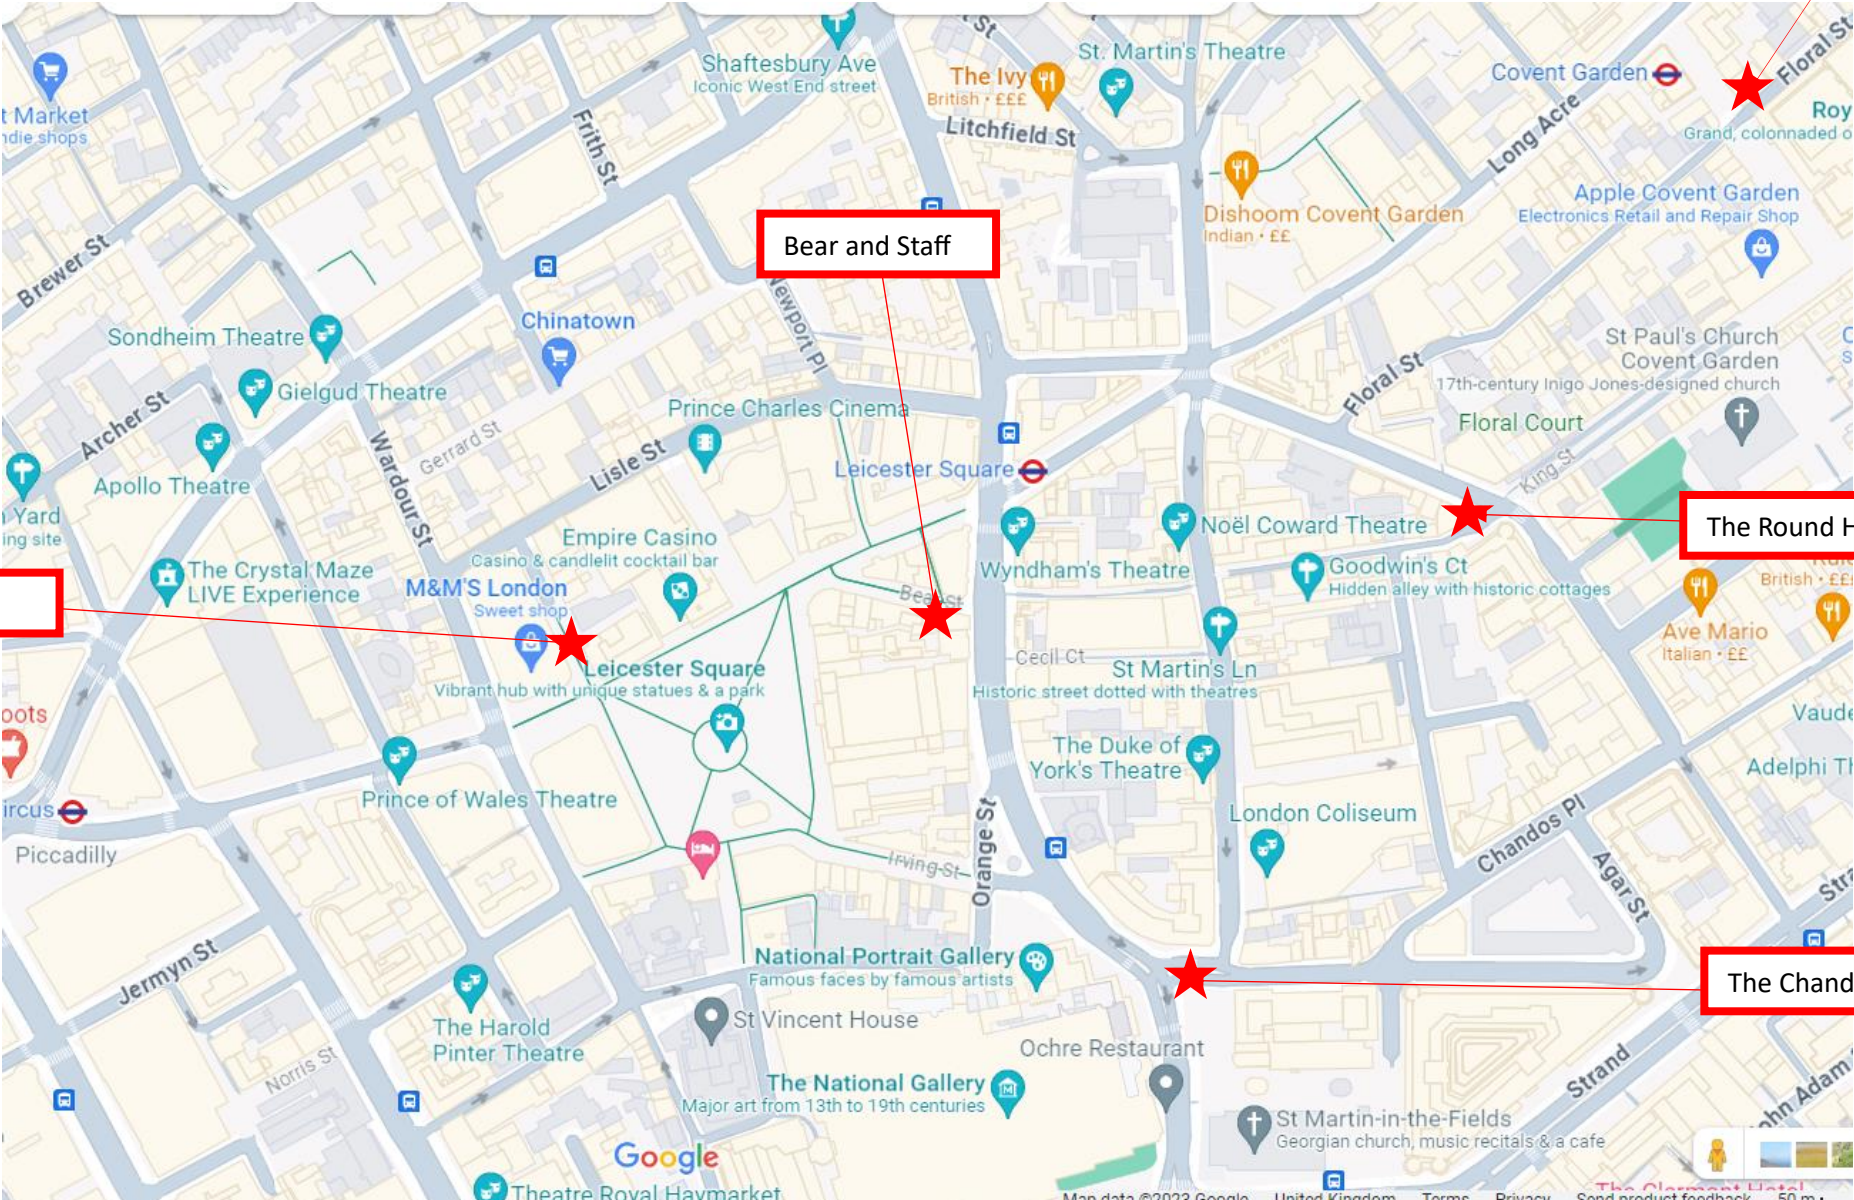

North of Trafalgar Square

The Nag's Head

Bear and Staff

The Round House

The Chandos

Trafalgar Square

The Imperial

The Sun

Covent Garden

The Cross Keys

The Crown & Anchor

The Prince of Wales

The Sun Tavern

The Nag's Head (shown on both maps)