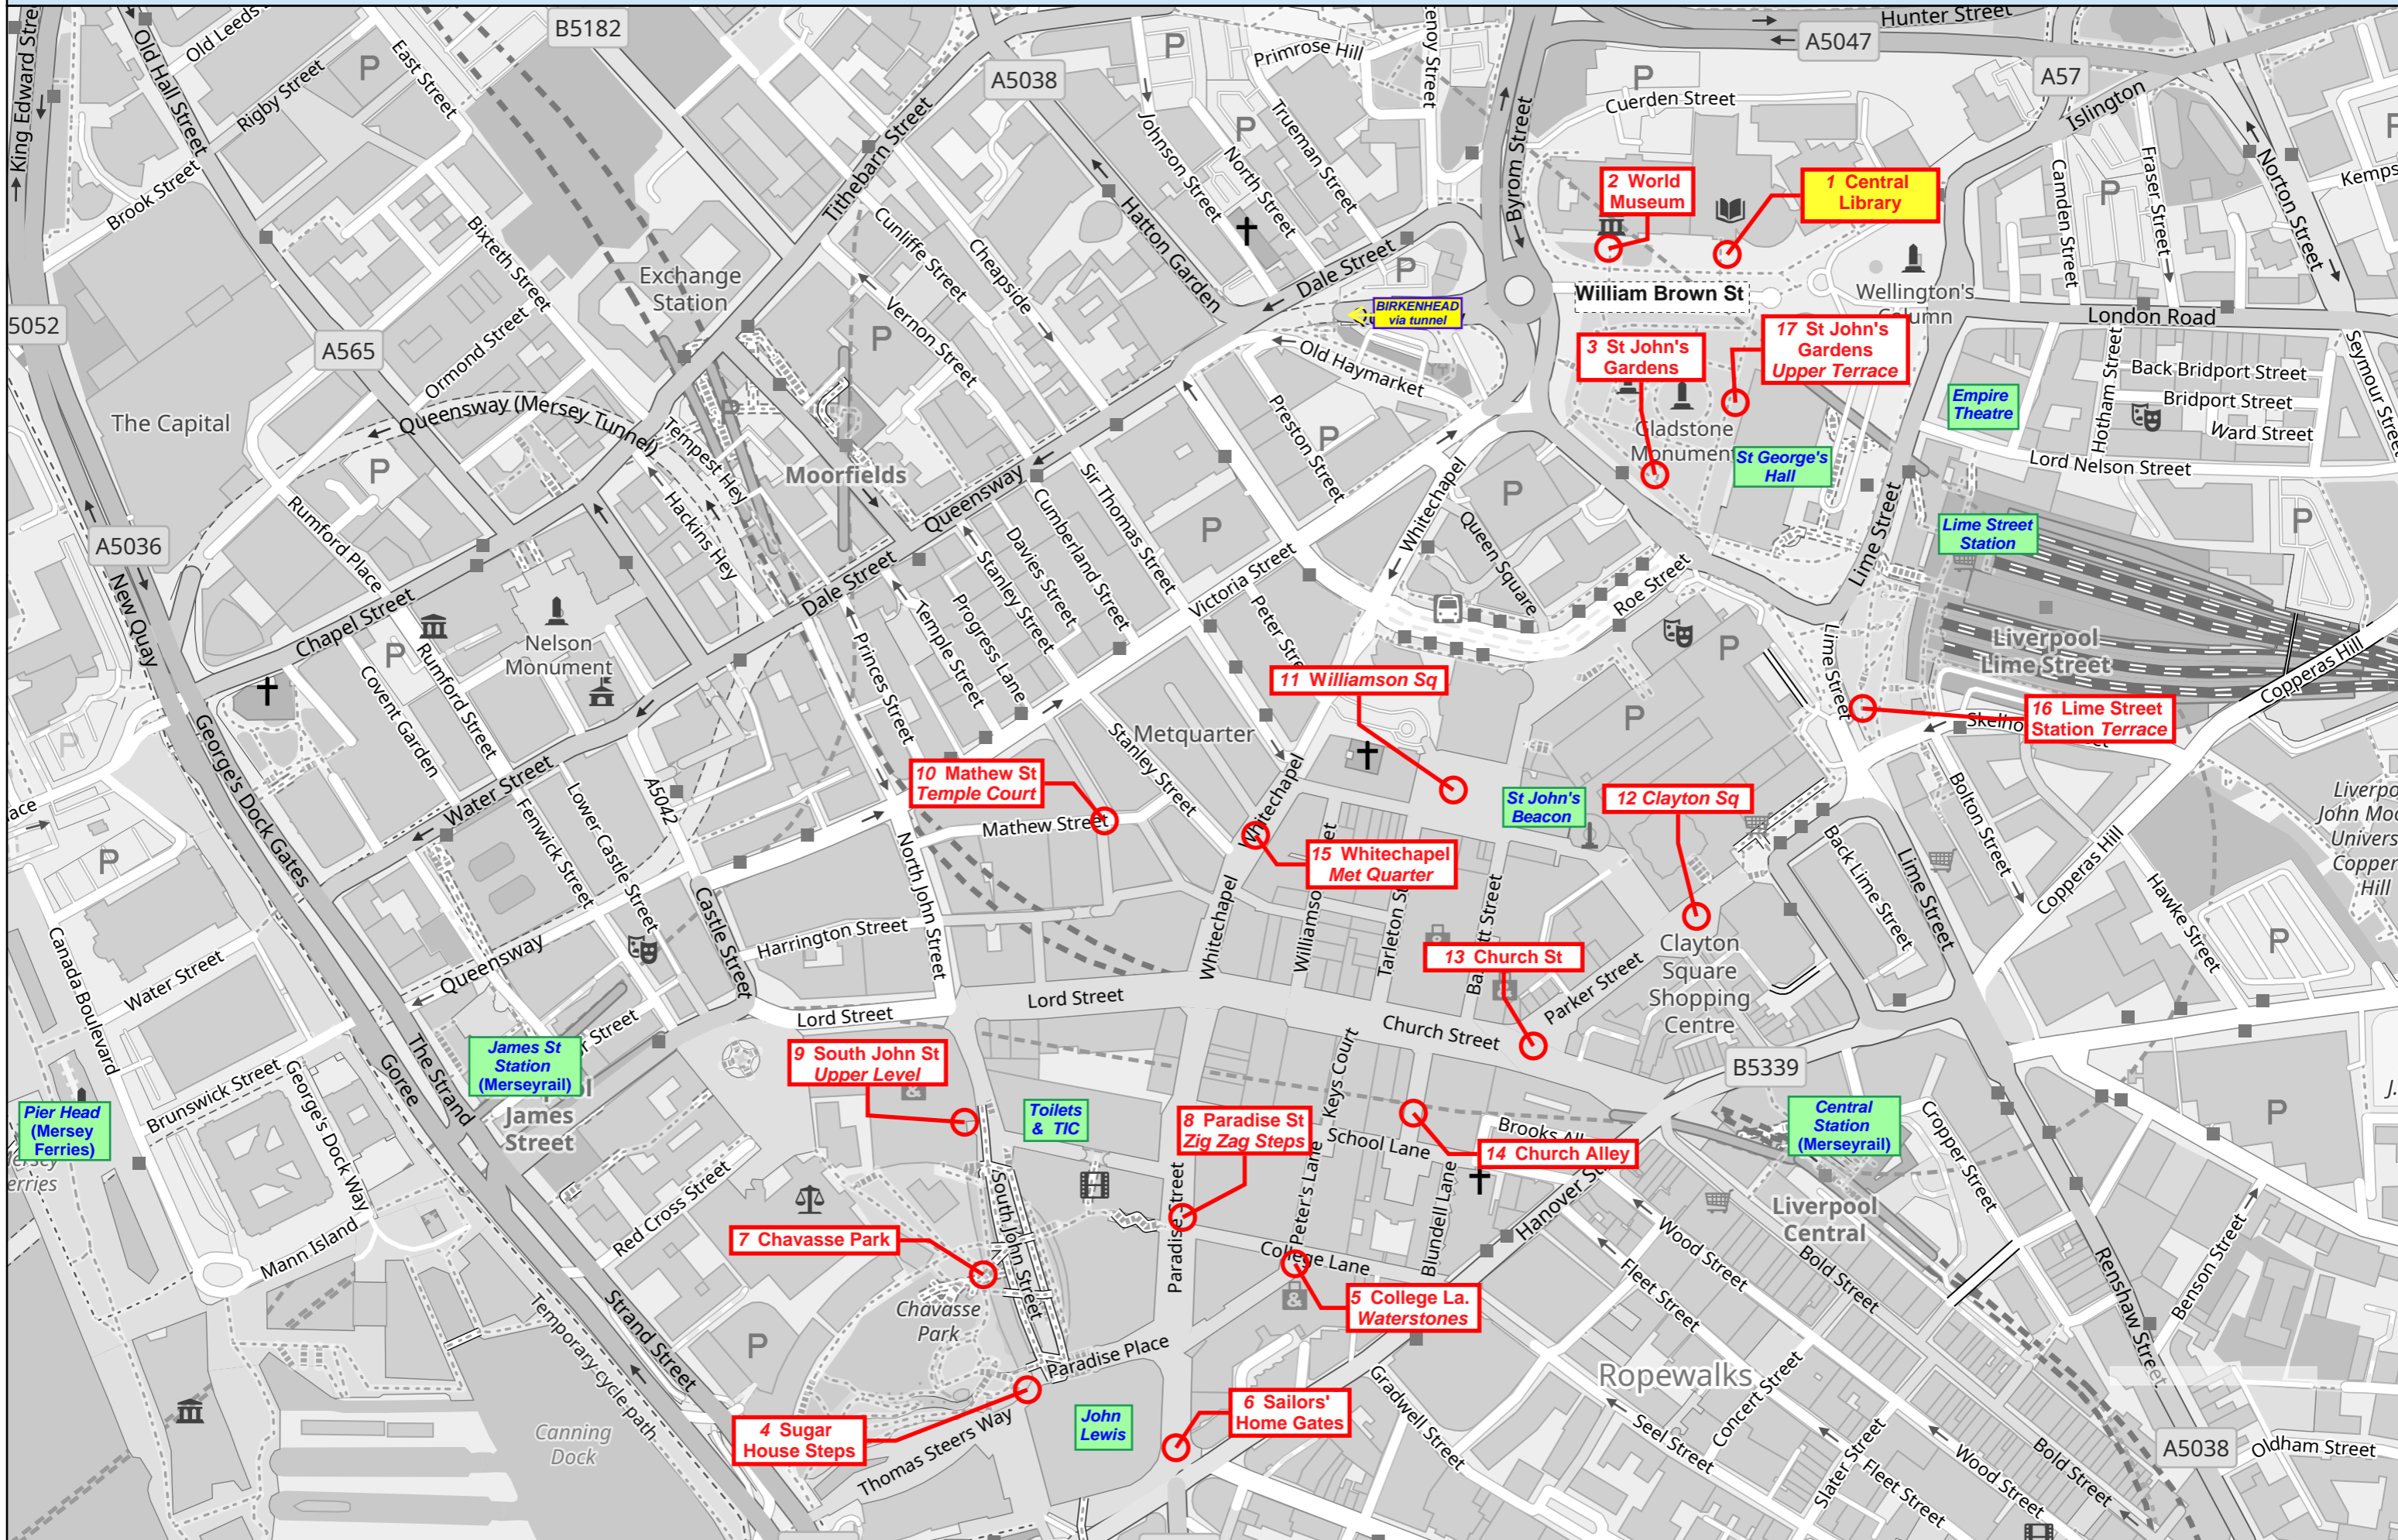

Liverpool

The Joint Morris Organisations' National Day of Dance 2022 HOSTED BY THE MORRIS RING IN THE NORTH WEST

Approximately 220 yards (200 metres)

Copyright © 2022 MapOSMatic/OCitySMap developers. Map data © 2022 OpenStreetMap contributors (see <http://osm.org/copyright>)
Map styles: OpenStreetMap Carto with colors reduced to grayscale
Map rendered on: 17 March 2022. OSM data updated on: 17 March 2022 20:25. The map may be incomplete or inaccurate.